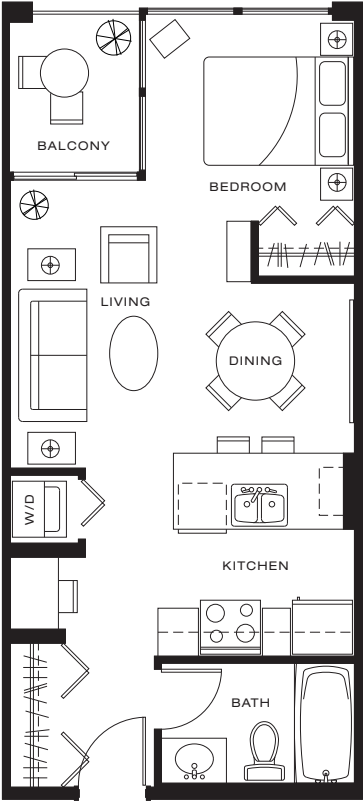

studio A > 449 - 470 sq ft

electric avenue
CONDOMINIUMS

PARAMOUNT PLACE